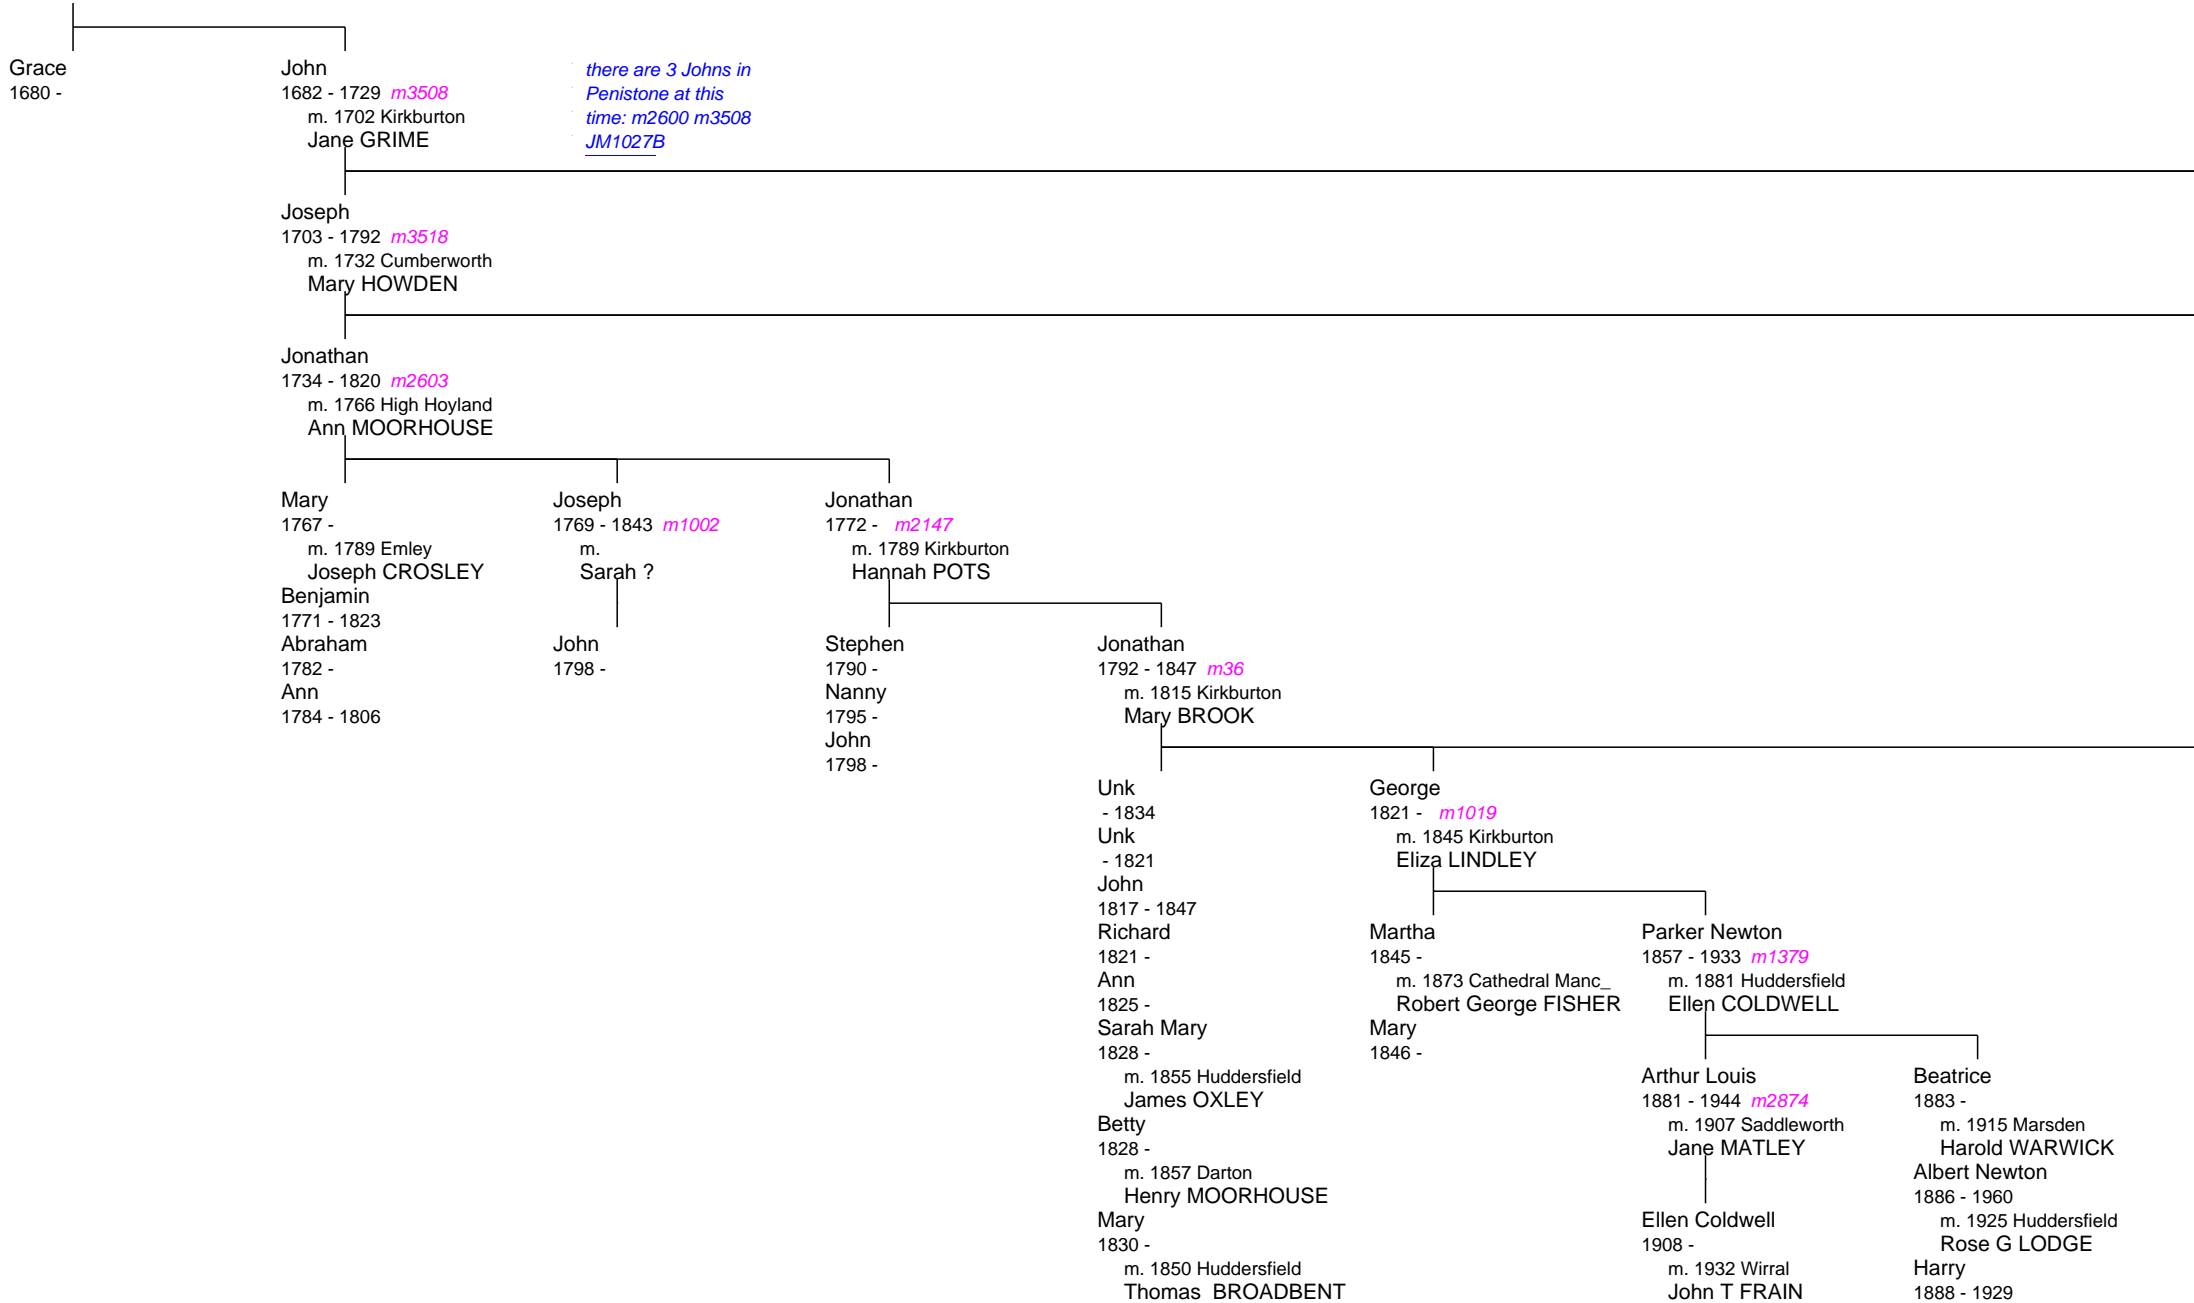

Descendant Chart for John (m5631)

John
1658 - *m5631*

*there are 3 Johns in
Penistone at this
time: m2600 m3508
JM1027B*