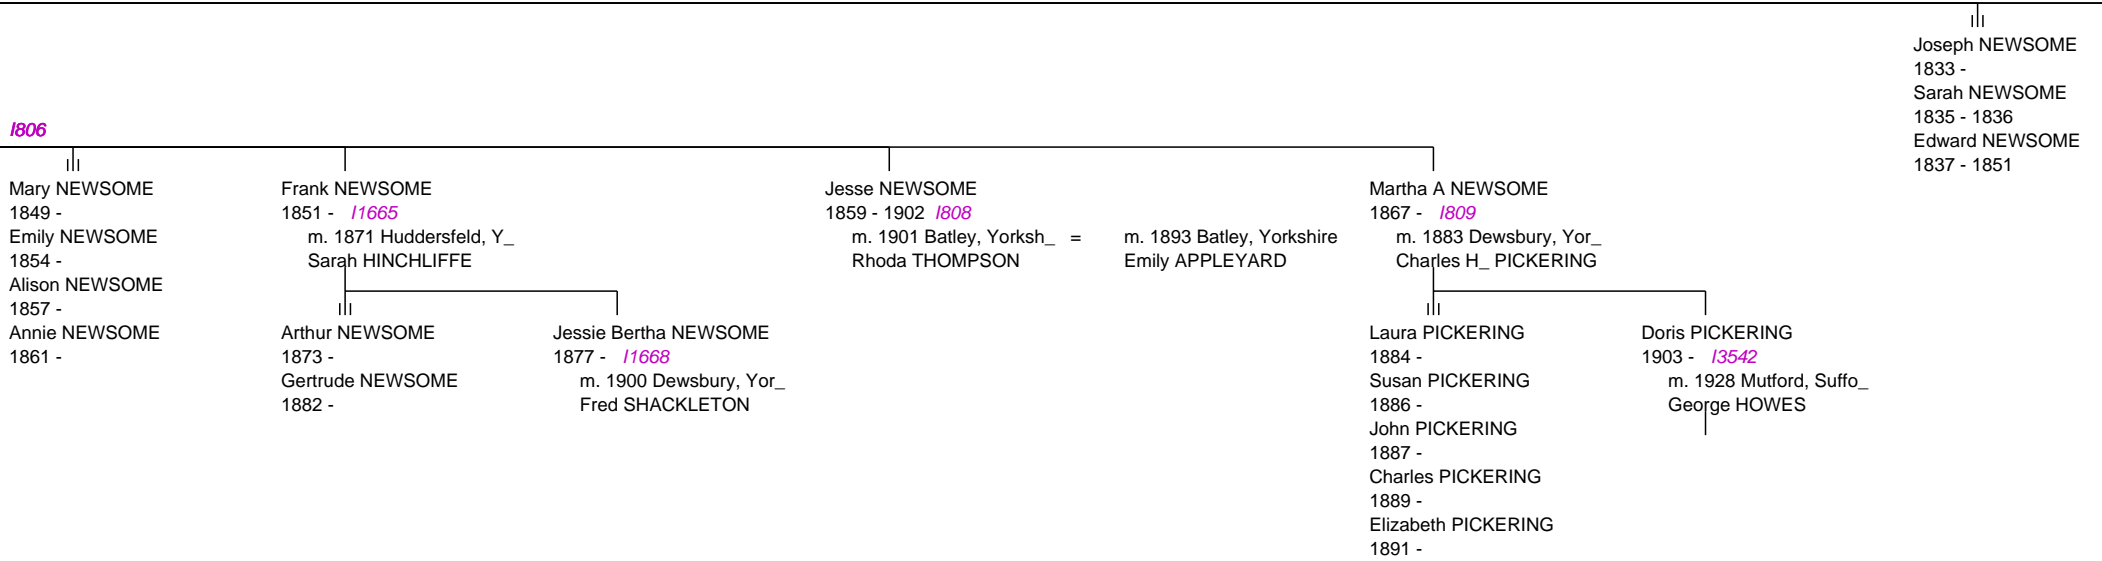

Descendant Chart for Stewart NEWSOME 1803

Stewart NEWSOME

1803 - 1867 *1843*

m. 1823 Thornhill by D_ = m2. 1834 Kirkheaton, Yor_
Naomi CHAPEL Mary EASTWOOD

Charles NEWSOME

1824 - 1888 *1806*

m. 1845 Kirkheaton, Yo_
Martha WHITFIELD

m. 1892 Huddersfeld, Y_
Elizabeth BOOTHROYD

Enoch Arnold NEWSOME

1896 - 1962 *1632*

m. 1921 Huddersfeld, Y_
Constance WILKINSON

Arthur NEWSOME

1902 -

Kathleen NEWSOME

1909 - *14864*

m. 1927 Huddersfeld, Y_
Ronald M WALMSLEY

I843

I806

I166

1843

1806

1843