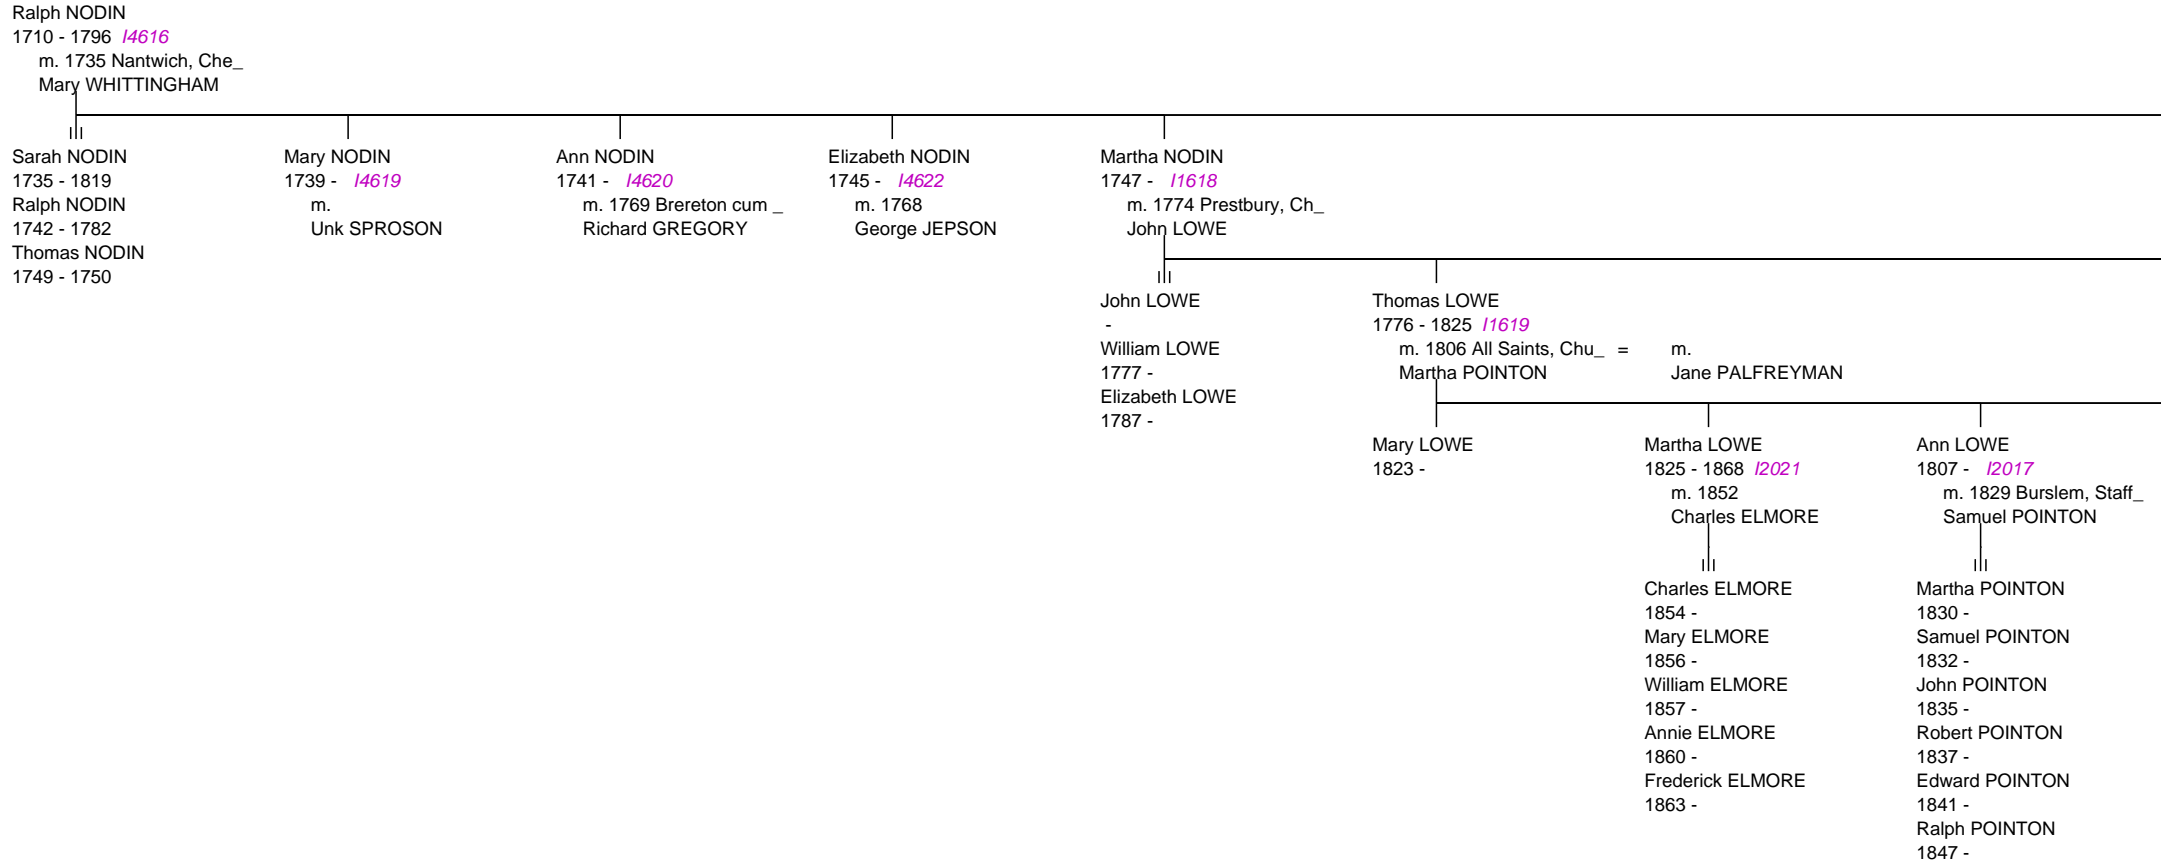

Descendant Chart for Ralph NODIN 1710

I4616

I1618

I1619

I4616

I1618

I1619

I2016

I2029

Matilda FARRINGTON
1865 - 1881

Peter LOWE
1843 - 1914 I2036
m. 1871 Kidsgrove, Sta_
Emily HARDING

John LOWE
1872 - I3402
m.
Sarah Jane BENNETT

Harold LOWE
1900 -

Moses Harding LOWE
1874 - 1951 I3403
m. 1906
Sarah BROAD