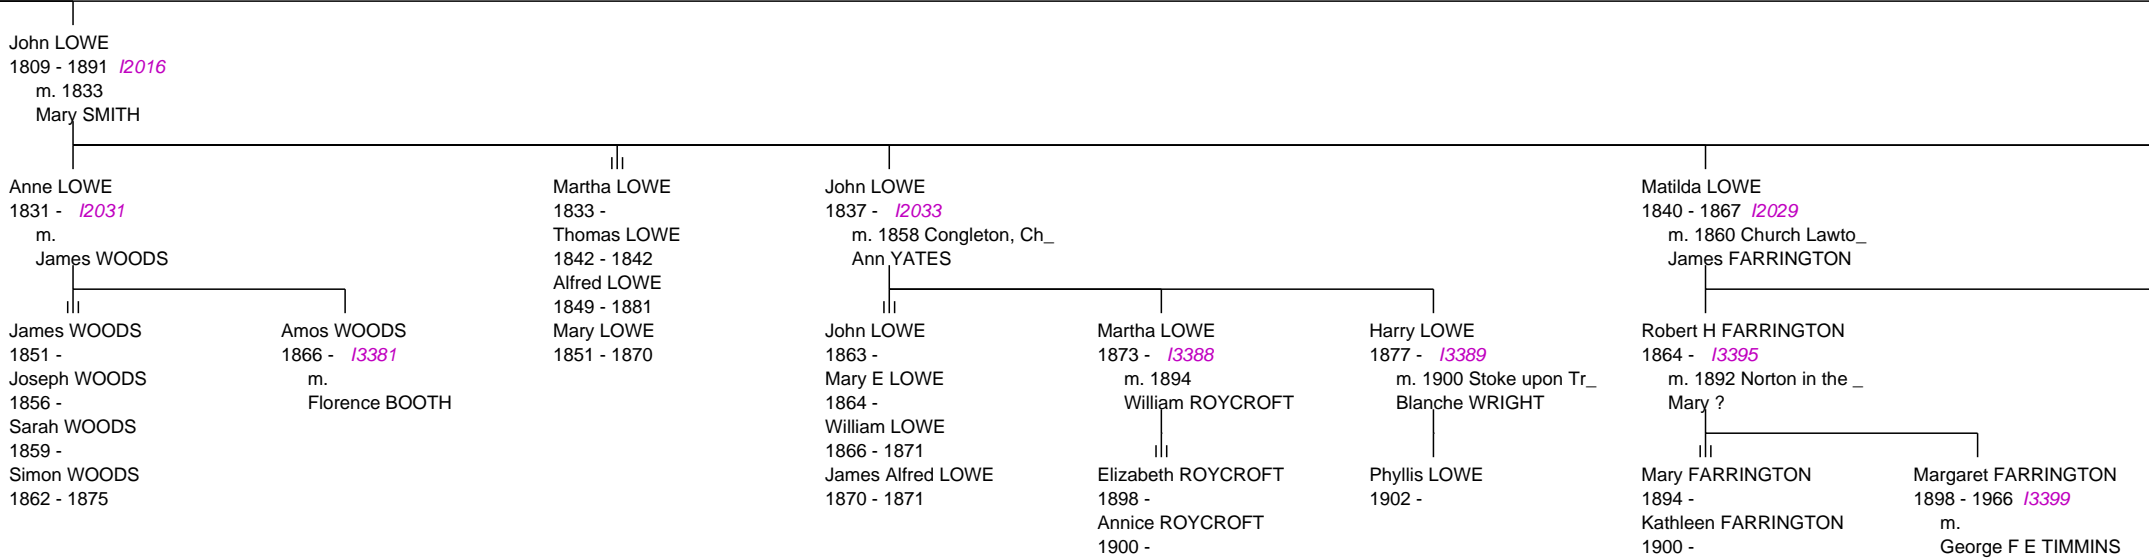

Descendant Chart for Ralph NODIN 1710

I4616

I1618

I1619

I4616

I1618

I1619

I2016

I2029

Matilda FARRINGTON
1865 - 1881

Peter LOWE
1843 - 1914 I2036
m. 1871 Kidsgrove, Sta_
Emily HARDING

John LOWE
1872 - I3402
m.
Sarah Jane BENNETT

Harold LOWE
1900 -

Moses Harding LOWE
1874 - 1951 I3403
m. 1906
Sarah BROAD