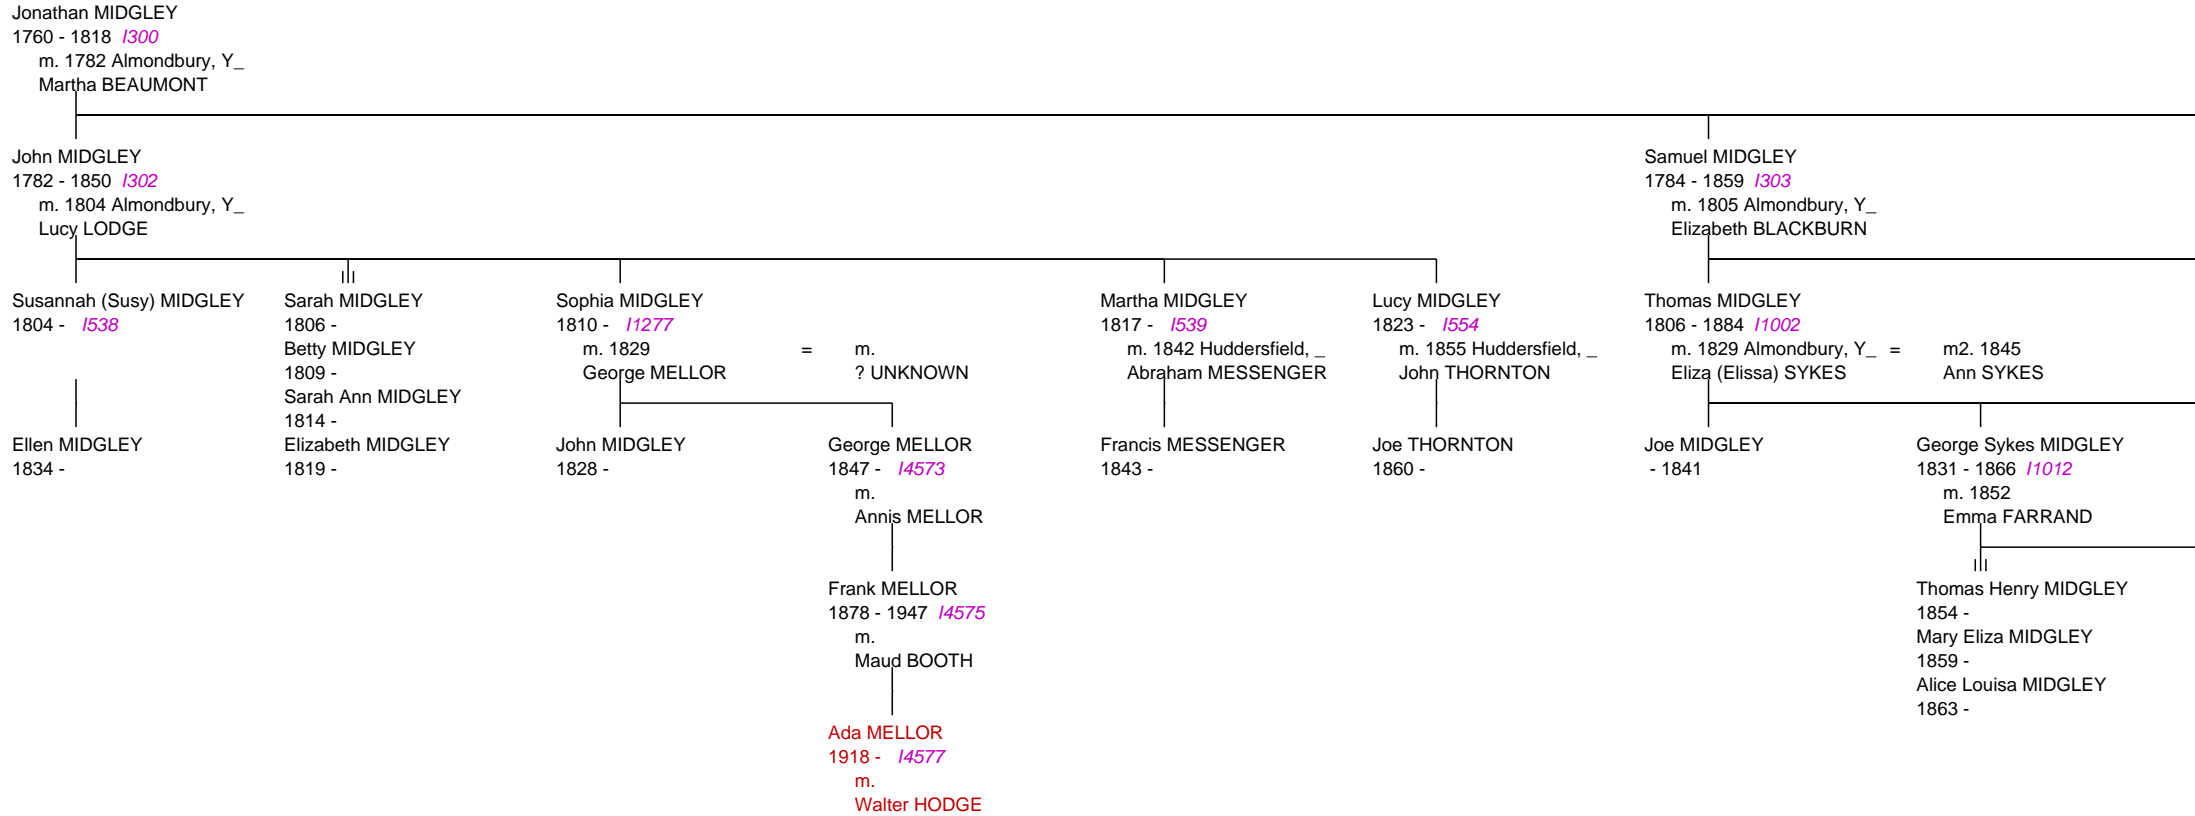

Descendant Chart for Jonathan MIDGLEY 1760

I300

I303

I1002

I1012

I300

I303

I1016

I300

I303

David MIDGLEY
1821 - 1894 I1005
m. 1844 Almondbury, Y_
Mary Ann KAYE

Frederick MIDGLEY
1846 -
Edward MIDGLEY
1849 -
David James MIDGLEY
1854 -
William MIDGLEY
1861 - 1882

Alfred MIDGLEY
1851 - I1453
m. 1885 Ormskirk, Lan_
Ethel Kelso LEAROYD