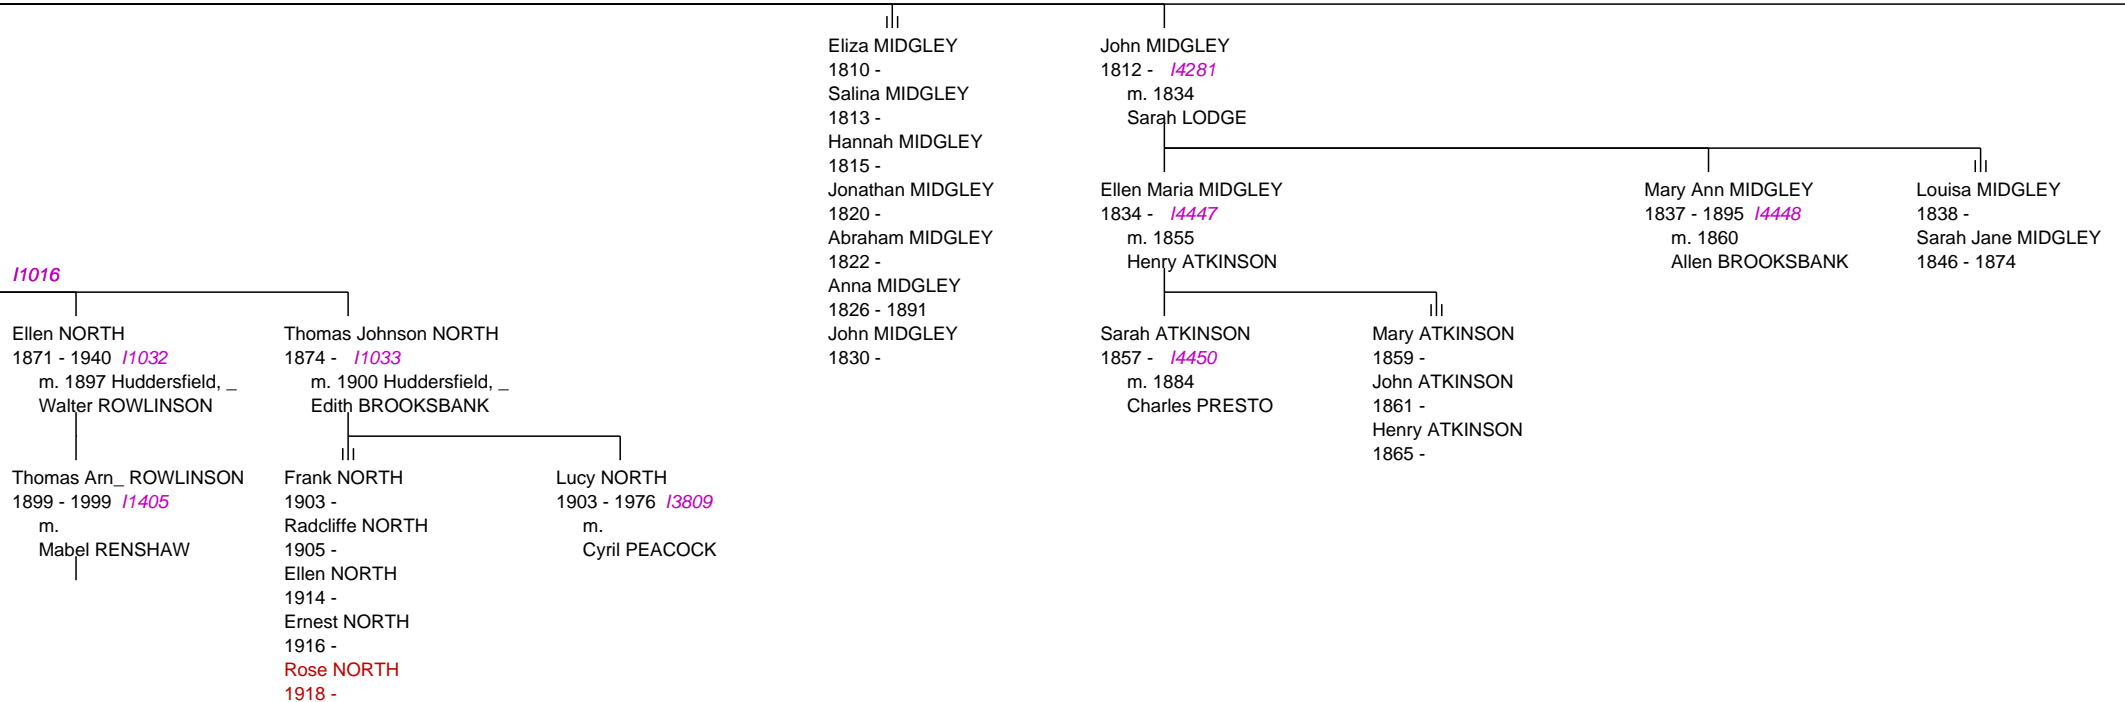

Descendant Chart for Jonathan MIDGLEY 1760

I300

I303

I1002

I1012

I300

I303

I1016

I300

I303

David MIDGLEY
1821 - 1894 I1005
m. 1844 Almondbury, Y_
Mary Ann KAYE

Frederick MIDGLEY
1846 -
Edward MIDGLEY
1849 -
David James MIDGLEY
1854 -
William MIDGLEY
1861 - 1882

Alfred MIDGLEY
1851 - I1453
m. 1885 Ormskirk, Lan_
Ethel Kelso LEAROYD