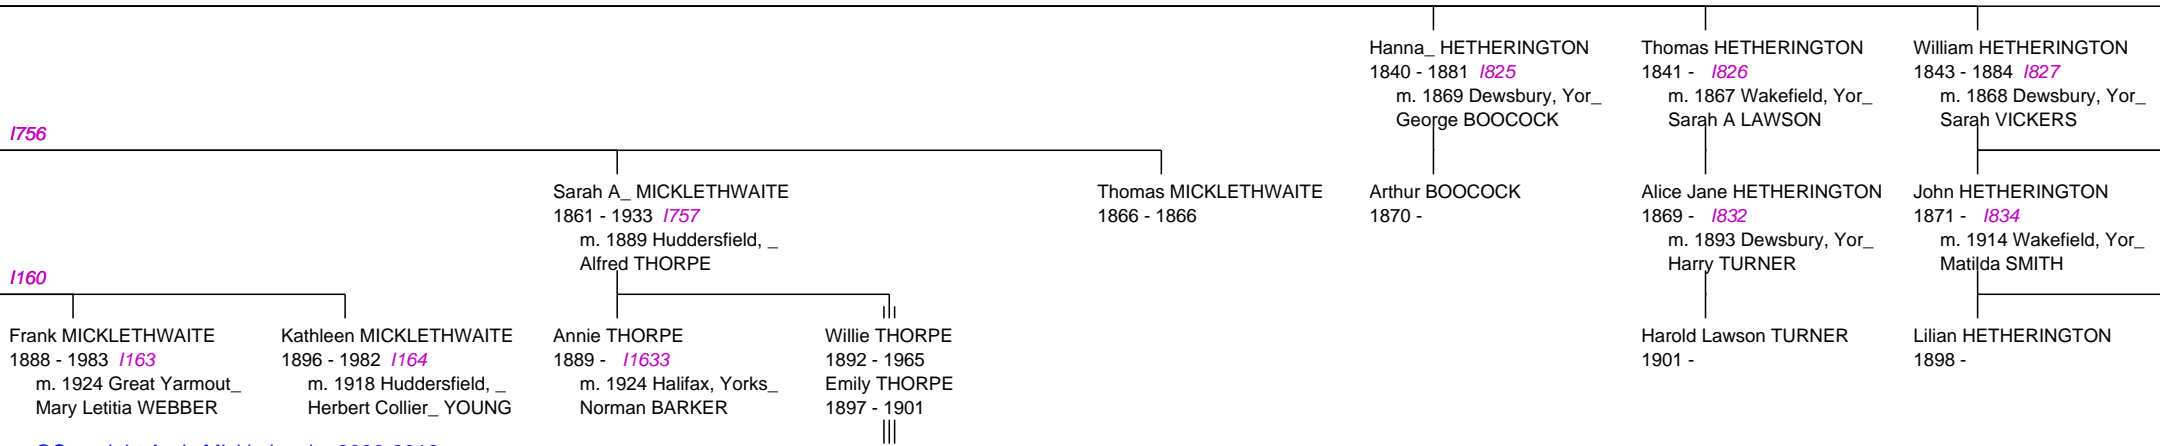

Henry HETHERINGTON
1835 - 1903 1824
m. 1863 Dewsbury, Yor_
Isabella TEAL

John He_ HETHERINGTON
1867 - 1935 1991
m. 1891 Dewsbury, Yor_ = m2. 1900 Dewsbury, York_
Annie DUNHILL Caroline MERCER

Annie Lo_ HETHERINGTON William HETHERINGTON
1892 - 12260 1895 -
m. 1919 Dewsbury, Yor_ Edith HETHERINGTON
Simeon GLOVER 1899 -

Sarah HETHERINGTON
1837 - 1920 1756
m. 1857 Dewsbury, Yor_
Daniel MICKLETHWAITE

John He_ MICKLETHWAITE
1858 - 1935 1160
m. 1880 High St Chape_
Sarah CLAPHAM

Harry MICKLETHWAITE
1880 - 1941 1157
m. 1907 Holy Trinity, H_
Lucy NEWSOME

Ellen (N_ MICKLETHWAITE
1883 - 1926 1162
m. 1919 Huddersfield, _
Harry BOOTHROYD

1819

1756

1160

1819

1827

1834

Kate SENIOR
1864 -

Mary SENIOR
1876 -
Emily Jane SENIOR
1878 -
Elizabeth W SENIOR
1880 -

Edith SENIOR
1900 -

Florence Mabel SENIOR
1897 -

Emma SENIOR
1877 -
Joseph SENIOR
1879 -

Willie SENIOR
1880 -

Ethel THORPE
1900 - 1901

John A SPENCER
1898 -
Lucy A SPENCER
1900 -
Child SPENCER
1901 -