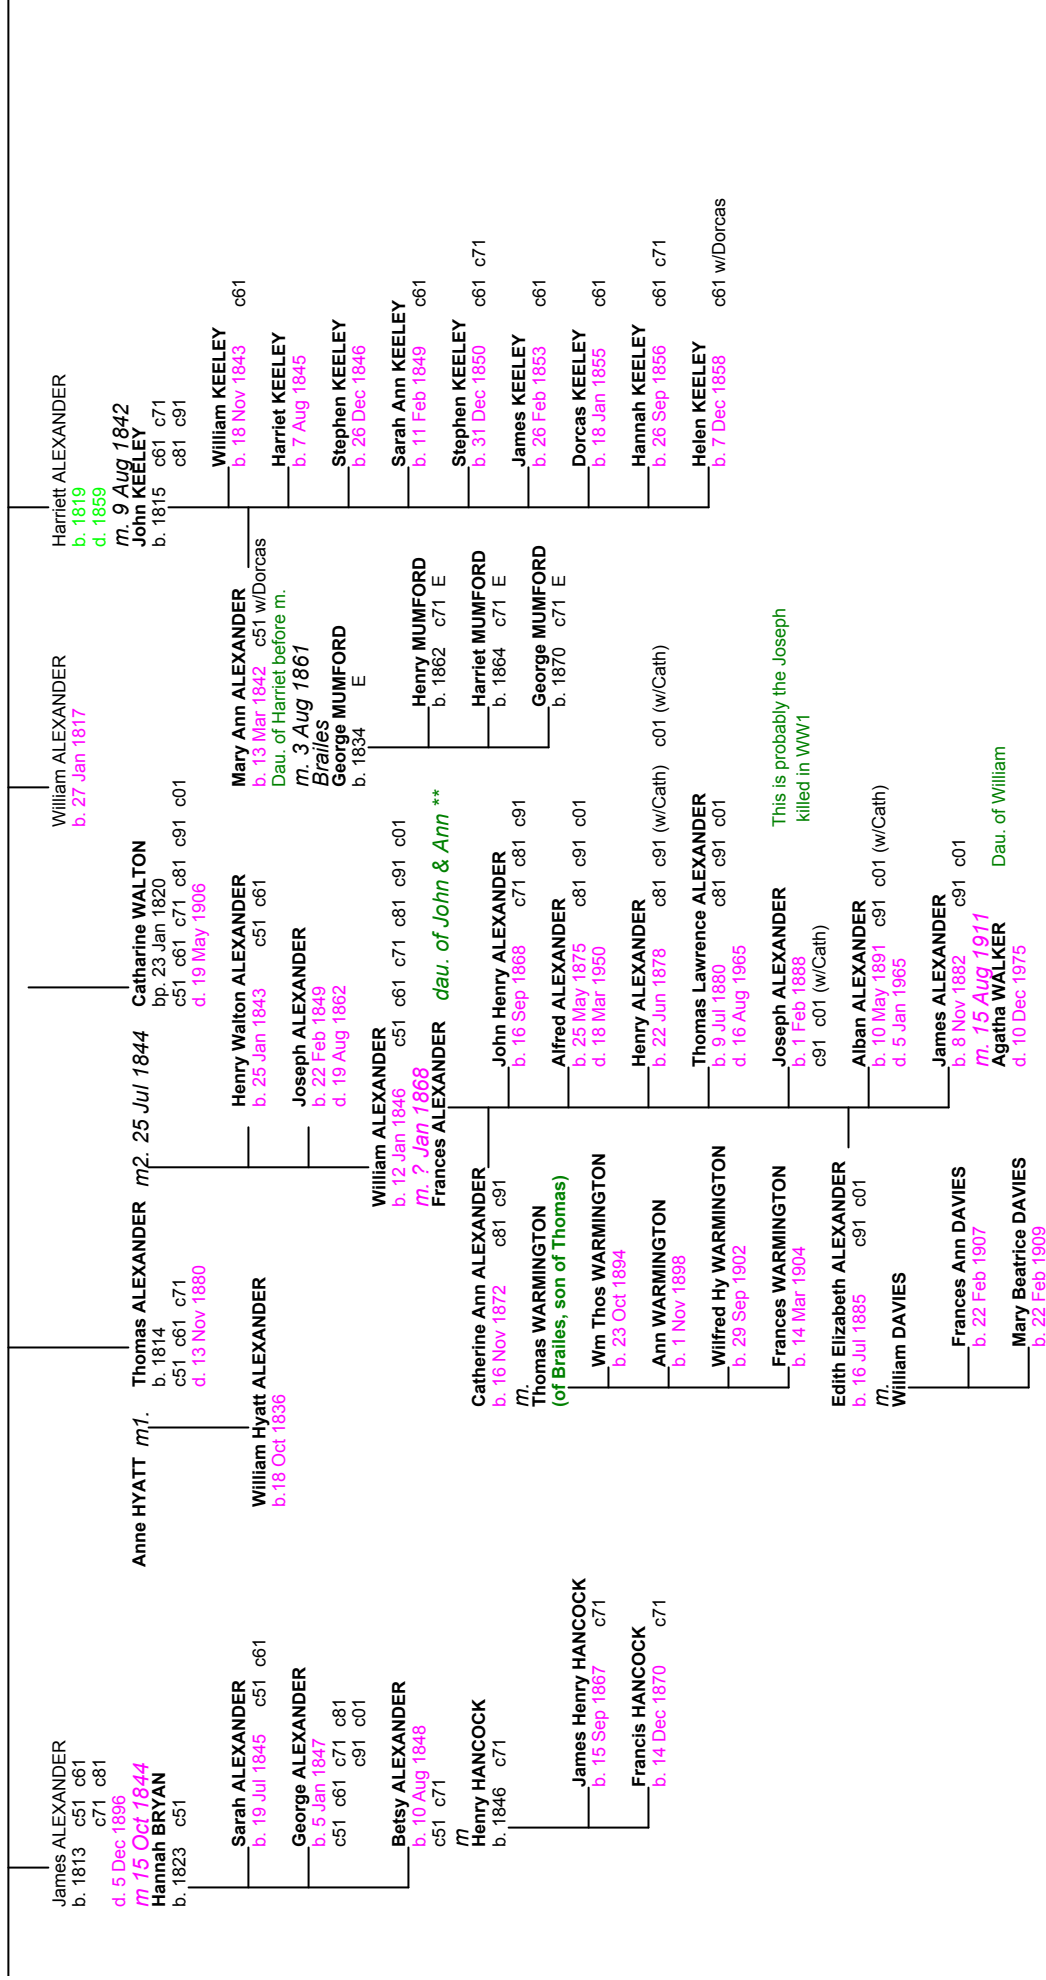

© Copyright 2004-8 Andy Micklethwaite and Beryl Butterworth
 Red underlined are ancestors of Beryl

Richard BRYAN m
b. 1796 Sutton GLS
c51 c61 c71 c81
d. 8 Jun 1881

Hannah ?
b. 1799
c51 c61
d. 15 Aug 1852

Stephen ALEXANDER m. 29 Oct 1854 **Sarah BRYAN**
b. 26 Sep 1821
c51 c61 c71 c81
d. 10 Nov 1912

Mary ALEXANDER *
b. 8 Jan 1849
c51 as Bryan c61 c71
m. 12 May 1870
Joseph ALEXANDER *
*son of Joseph & Maria

Ann ALEXANDER
b. 8 Jan 1895 c01

Winifred ALEXANDER
b. 16 Sep 1897 c01

Alban ALEXANDER
b. 26 Oct 1902

Joseph ALEXANDER
b. 16 Jan 1824
c51 c61 c71 c81 c91
d. 11 May 1906

Sarah A ALEXANDER
b. 4 Jan 1851 c51
d. 17 Nov 1851

Joseph ALEXANDER m. 7 Nov 1848 **Maria BREWER**
b. 1825
c51 c61 c71 c81 c91

Joseph ALEXANDER *
b. 22 Jan 1847 c51 c61 c71
m. 12 May 1870
Mary ALEXANDER *
* dau. of Sarah Bryan
moved to Pinxton 1871

George ALEXANDER
b. 31 Jul 1870 c71
d. 19 May 1960