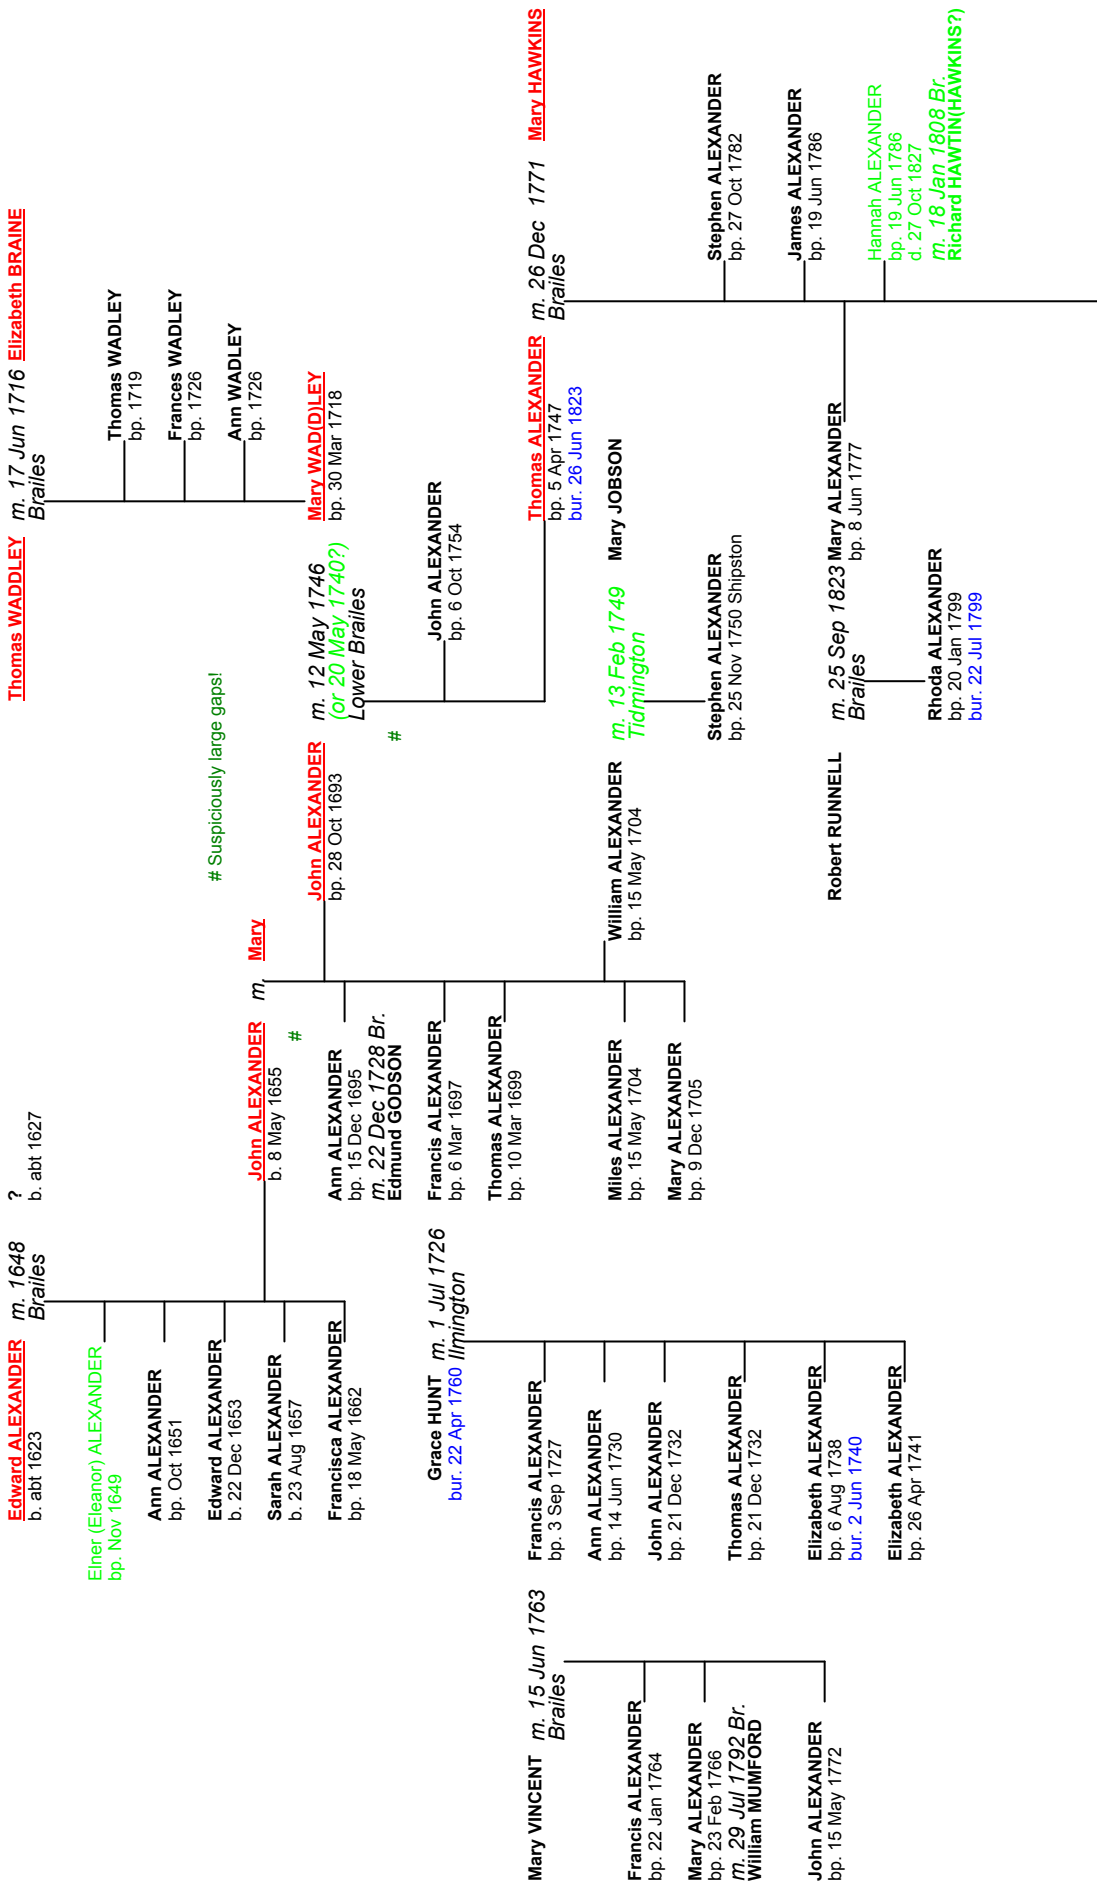

© Copyright 2004-8 Andy Micklethwaite and Beryl Butterworth
 Red underlined are ancestors of Beryl

Richard BRYAN m
b. 1796 Sutton GLS
c51 c61 c71 c81
d. 8 Jun 1881

Hannah ?
b. 1799
c51 c61
d. 15 Aug 1852

Stephen ALEXANDER m. 29 Oct 1854 **Sarah BRYAN**
b. 26 Sep 1821
c51 c61 c71 c81
d. 10 Nov 1912

Mary ALEXANDER *
b. 8 Jan 1849
c51 as Bryan c61 c71
m. 12 May 1870
Joseph ALEXANDER *
*son of Joseph & Maria

Ann ALEXANDER
b. 8 Jan 1895 c01

Winifred ALEXANDER
b. 16 Sep 1897 c01

Alban ALEXANDER
b. 26 Oct 1902

Joseph ALEXANDER
b. 16 Jan 1824
c51 c61 c71 c81 c91
d. 11 May 1906

Sarah A ALEXANDER
b. 4 Jan 1851 c51
d. 17 Nov 1851

Joseph ALEXANDER m. 7 Nov 1848 **Maria BREWER**
b. 1825
c51 c61 c71 c81 c91

Joseph ALEXANDER *
b. 22 Jan 1847 c51 c61 c71
m. 12 May 1870
Mary ALEXANDER *
* dau. of Sarah Bryan
moved to Pinxton 1871

George ALEXANDER
b. 31 Jul 1870 c71
d. 19 May 1960